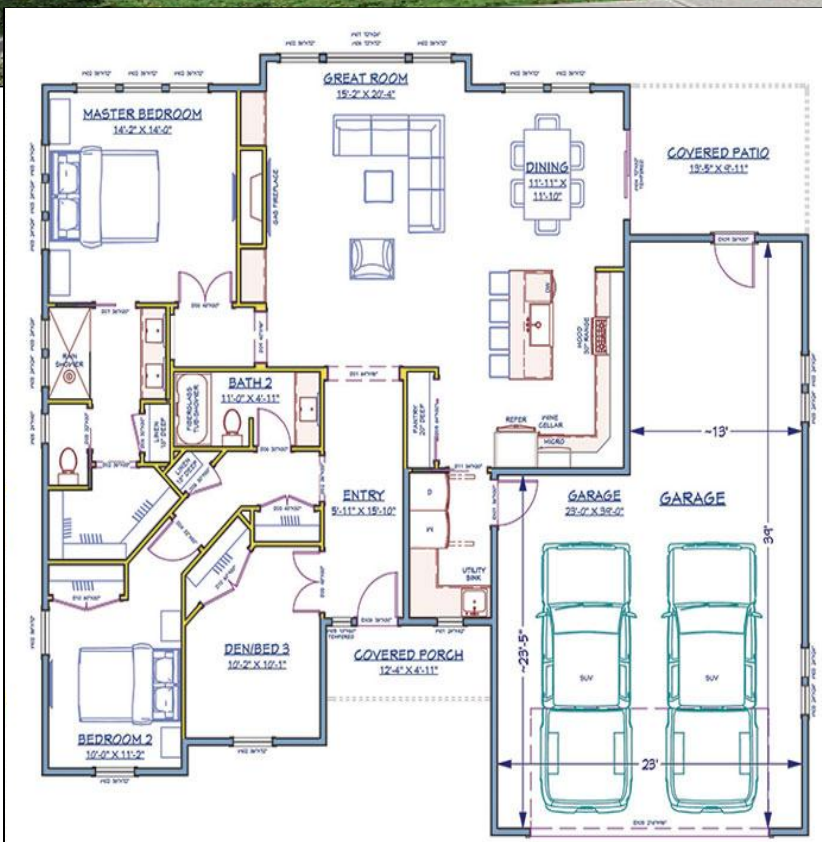

The 1728 Plan

Live in this beautiful 1728 sqft. home at the base of the Horse Heaven Hills!
Just minutes from shopping, dining, wineries & Historic Downtown Prosser!

- 1728 Square ft
- Spacious Kitchen & Family Rooms
- Large Dining Nook leading out to covered back patio
- Covered front Porch
- Full Master Bed/Bath
- Full 2nd Bed/ Bath
- 3rd Bedroom or Den
- Big Windows / Lot's of Natural Light
- Spacious Utility Room
- Gas Fireplace
- 2 Car Garage