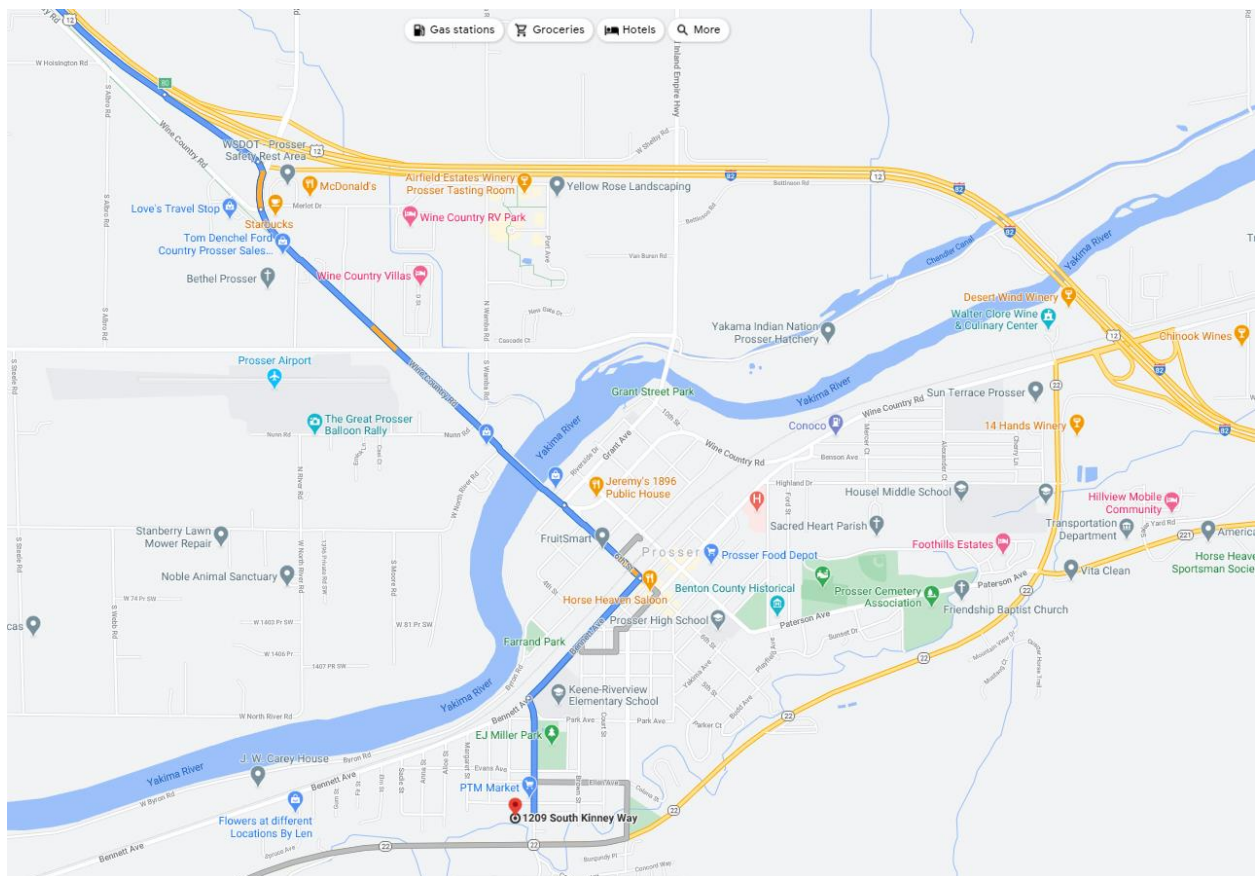

DIRECTIONS TO RED BLEND VILLAS

From the Tri Cities

Take **exit 82** for WA-22 toward WA-221/Mabton/Paterson

Turn **left** onto **WA-22 W/Wine Country Rd**

Turn **left** onto **WA-22 W**

Turn **right** onto **Market St**

Turn **left** onto **Ellen Ave**

Turn **left** onto **S Kinney Way** just past Myrtle St

Turn **right** onto **Vineyard St**

**** GPS Will locate the entrance to the development at 1209 South Kinney Way, Prosser ****

From Yakima

Take **exit 80** for **Gap Rd** toward Prosser

Turn **right** onto **N Gap Rd** (signs for Prosser/Airport)

Continue onto **Wine Country Rd**

Turn **right** onto **6th St**

Turn **right** onto **Bennett Ave**

Turn **left** onto **S Kinney Way** just past Myrtle St

Turn **right** onto **Vineyard St**

**** GPS Will locate the entrance to the development at 1209 South Kinney Way, Prosser ****