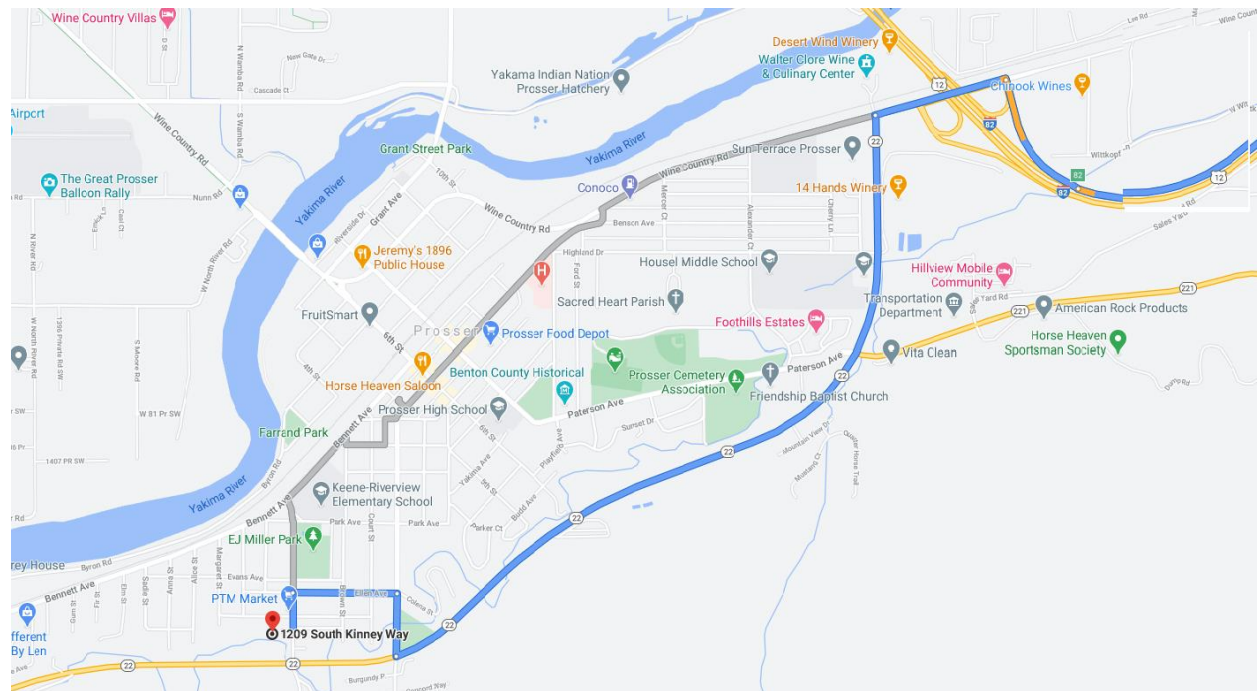

DIRECTIONS TO RED BLEND VILLAS

From the Tri Cities

Take **exit 82** for WA-22 toward WA-221/Mabton/Paterson

Turn **left** onto **WA-22 W/Wine Country Rd**

Turn **left** onto **WA-22 W**

Turn **right** onto **Market St**

Turn **left** onto **Ellen Ave**

Turn **left** onto **S Kinney Way** just past Myrtle St

Turn **right** onto **Vineyard St**

**** GPS Will locate the entrance to the development at 1209 South Kinney Way, Prosser ****

From Yakima

Take **exit 80** for **Gap Rd** toward Prosser

Turn **right** onto **N Gap Rd** (signs for Prosser/Airport)

Continue onto **Wine Country Rd**

Turn **right** onto **6th St**

Turn **right** onto **Bennett Ave**

Turn **left** onto **S Kinney Way** just past Myrtle St

Turn **right** onto **Vineyard St**

**** GPS Will locate the entrance to the development at 1209 South Kinney Way, Prosser ****