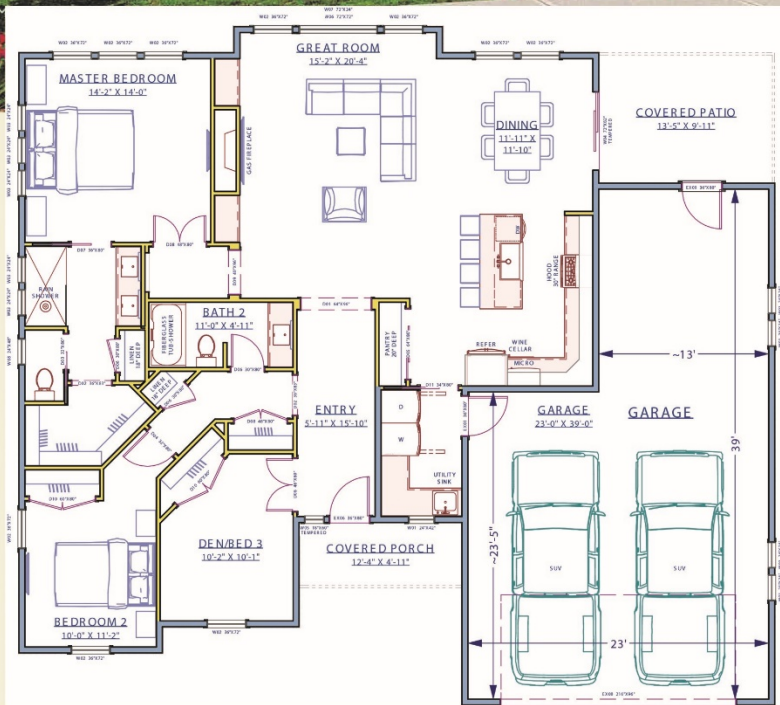

Introducing The "ZINFANDEL"

SQUARE FOOTAGE
1728 Sq. Ft

RED BLEND VILLAS

TOMLINSON ASSOCIATED BROKERS

BUILT
to Your Taste!

Each office is independently owned

Be Part of PROSSER Washington's Planned Active Lifestyle 19 Home Community
 CONTACT LINDIE DERRICK / REALTOR® & BROKER • Lderrick@cbtabs.com / (509) 591-1173