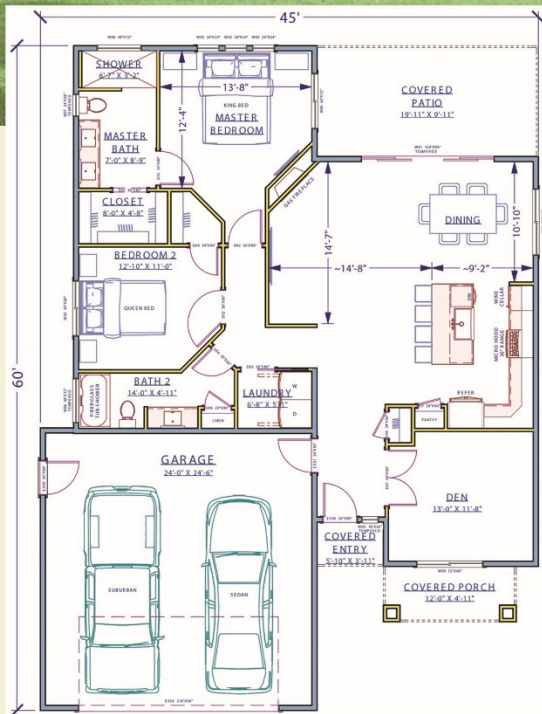

Introducing The SHIRAZ

© Alan Mascord Design Associates, Inc.

SQUARE FOOTAGE

1490 Sq. Ft

RED BLEND VILLAS

TOMLINSON ASSOCIATED BROKERS

BUILT
to Your Taste!

Each office is independently owned