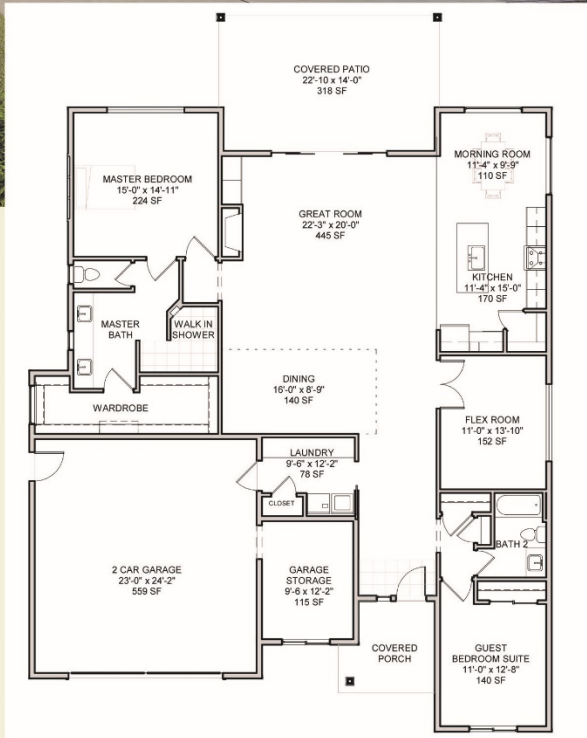

Introducing The LAMBRUSCO

SQUARE FOOTAGE

2280 Sq. Ft
w/optional den

RED BLEND VILLAS

TOMLINSON
ASSOCIATED BROKERS

BUILT
to Your Taste!

Each office is independently owned

Be Part of PROSSER Washington's Planned Active Lifestyle 19 Home Community
CONTACT LINDIE DERRICK / REALTOR® & BROKER • Lderrick@cbtabs.com / (509) 591-1173